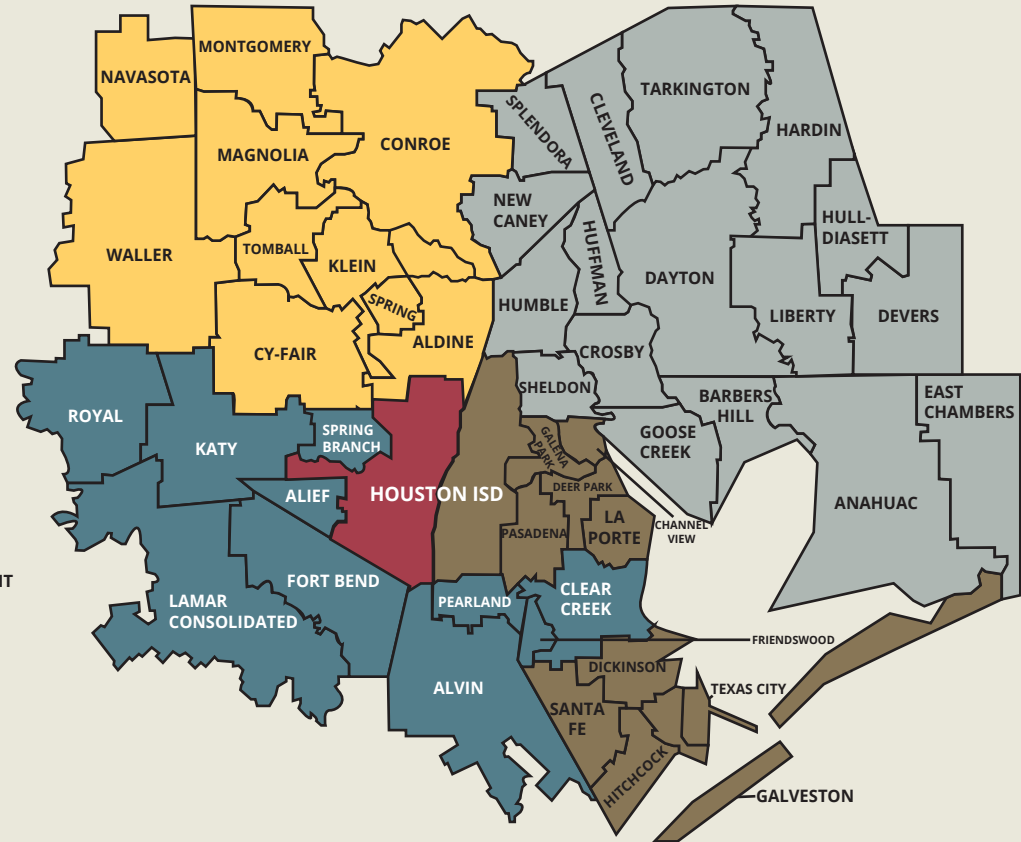

UNDERGRADUATE ADMISSIONS TERRITORIES

TEXAS ADMISSIONS MAP

HOUSTON SCHOOL DISTRICTS MAP

COUNSELOR MAP LEGEND

- AIDAN CROWLEY
- ALEJANDRA VASQUEZ-ROMERO
- JUSTIN MONTENEGRO
- NICHOLAS HERNANDEZ
- CAROLINE BERRIOS

****NOT DEPICTED ON MAP**
AMY ROSE - UNDERGRADUATE TRANSFERS (EXCLUDING NURSING)
CHRISTOPHER CHEEK - SENIOR NURSING COUNSELOR